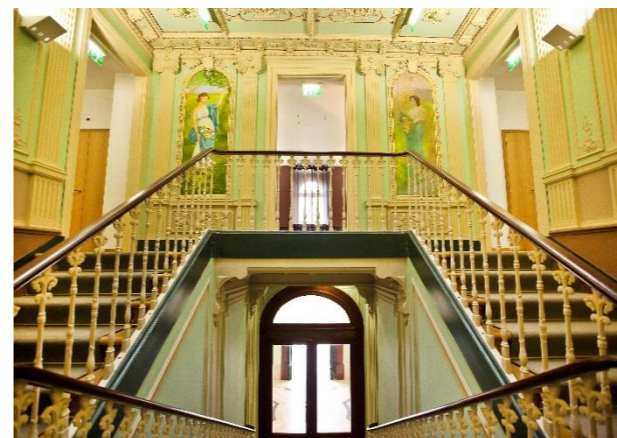

TIVOLI AVENIDA LIBERDADE

Meeting Rooms
Congress & Event Centre

TIVOLI AVENIDA LIBERDADE

Meeting Rooms
Congress & Event Centre

TIVOLI LISBOA
PALACETE **PISO 2** 2nd FLOOR

Norte Junior
VIP BOARDROOM
AREA AREA 60m2