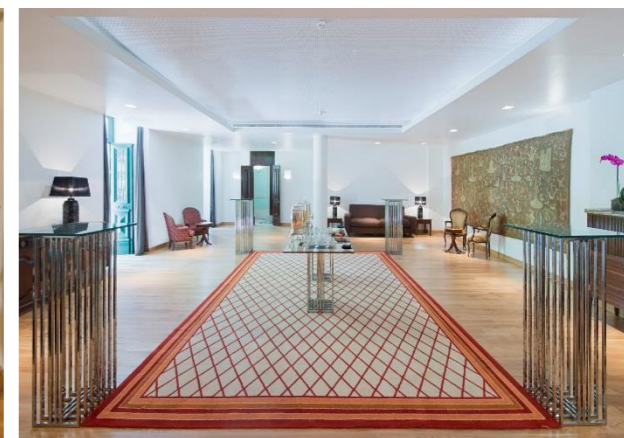

TIVOLI AVENIDA LIBERDADE

Meeting Rooms
Congress & Event Centre

TIVOLI AVENIDA LIBERDADE

Meeting Rooms
Congress & Event Centre

TIVOLI LISBOA
PALACETE **PISO 2** 2nd FLOOR

Norte Junior
VIP BOARDROOM
AREA AREA 60m2